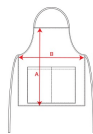

DUCASSE DE9129

DESCRIPTION

Dlouhá zástěra. · Pásek za krk ve stejné barvě. · Dvě kapsy vpředu, jedna malá vnitřní kapsa a jedna velká kapsa. · Postranní šňůrky na uvázání.

COMPOSITION

90% polyester / 10% bavlna, 150 g/m².

REMARKS

*Model vhodný pro přípravu potravin. *Odnímatelný štítek.

SIZES

Adults:: UNICA / :

SCHEME

QUANTITIES

	Box	Pack
Adults:	100 un.	10 un.

COLORS

SIZES

Adults:	UNICA
WIDTH (A)	65cm
LONG (B)	90cm

PRINTING TECHNIQUES AVAILABLE

Heat transfer printing

Handling