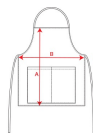

SCHEME

QUANTITIES

	Box	Pack
Adults:	50 un.	1 un.